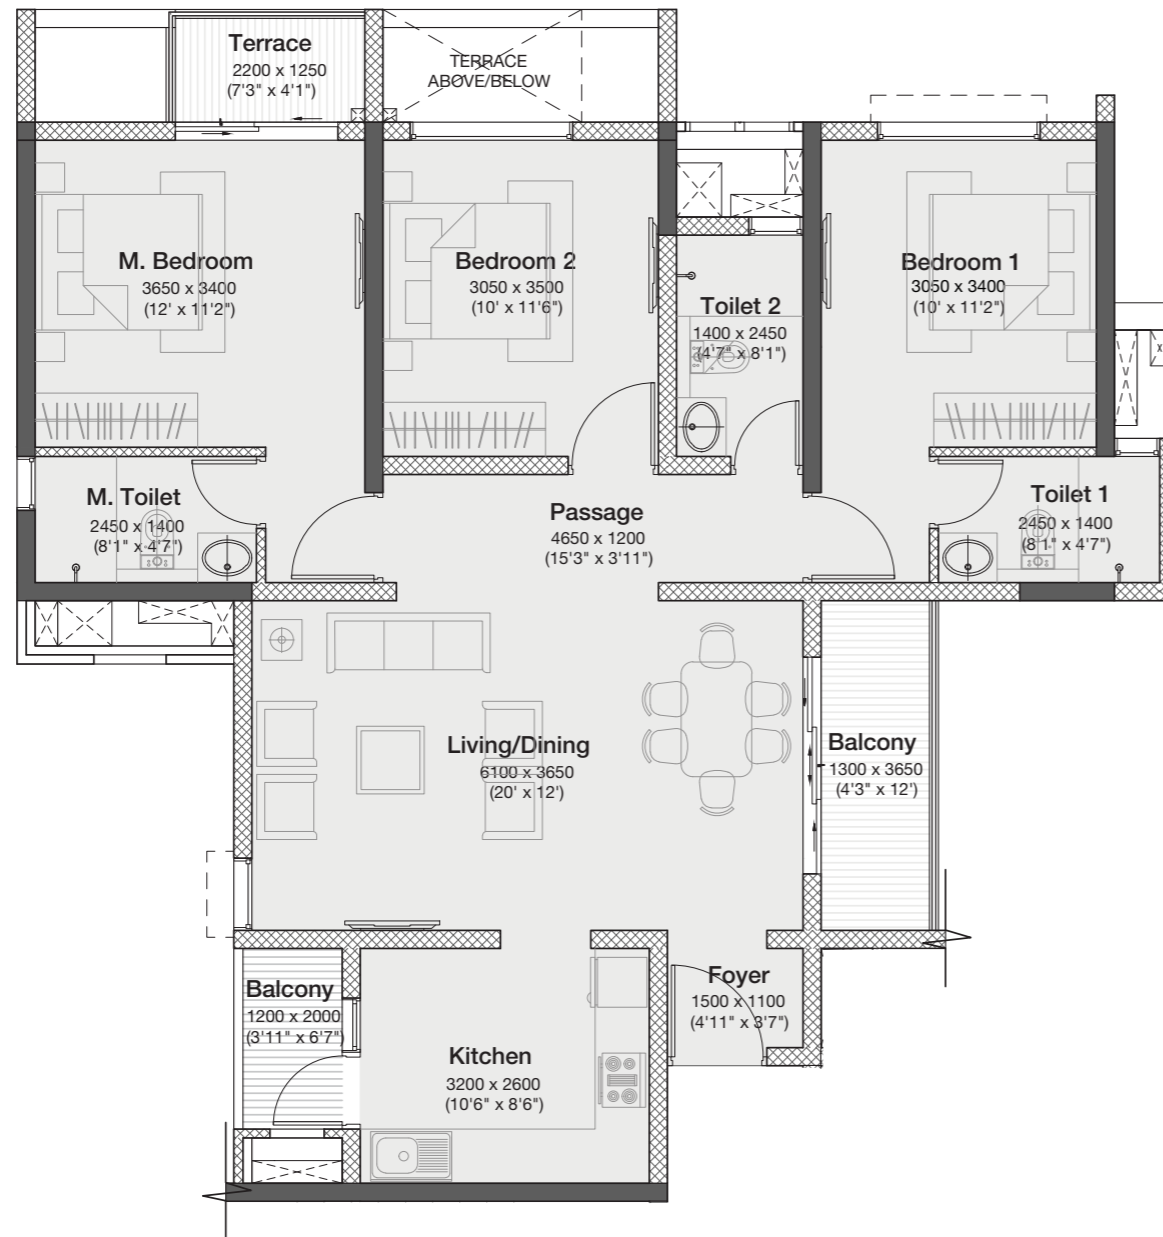

UNIT TYPE: 3 BHK (Odd Floors)

AREAS AS PER RERA				
Typology	RERA Carpet Area (m²)	Exclusive Area (m²)	Total Area (m²)	Total Area (sq.ft.)
3 BHK	91.01	11.93	102.94	1108.05

NOTES: Not to scale | All dimensions are in mm. | 1 sq. m. = 10.764 sq. ft. | 1 m. = 3.281 ft.

The furniture, decorative items, etc. shown in the plan are only suggested and the same are not intended or obligated to be provided as per specifications and/or service in the flat/unit and does not form part of the standard specifications.

In association with

The Project Godrej Nurture is registered with MahaRERA Registration No. P52100020686, available at website: <http://maharera.mahaonline.gov.in>.

Site Address: Godrej Nurture, Opp. Symbiosis Open University, Next to MCA Stadium, Mamurdi, Pune - 412 101.