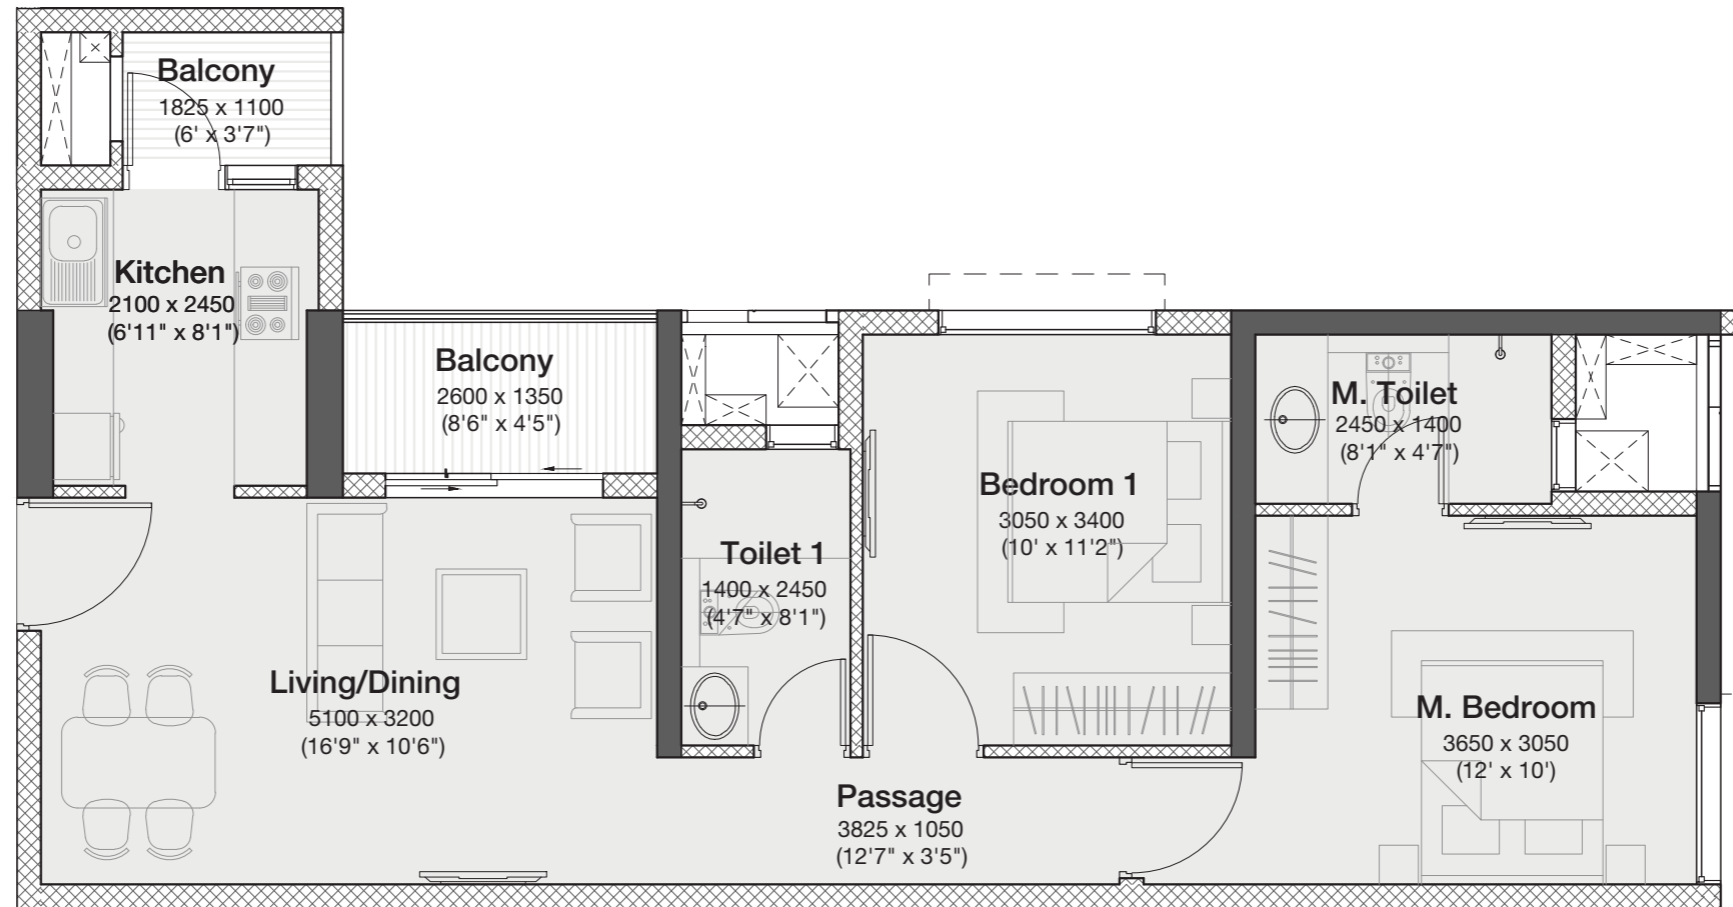

UNIT TYPE: 2 BHK

AREAS AS PER RERA				
Typology	RERA Carpet Area (m ²)	Exclusive Area (m ²)	Total Area (m ²)	Total Area (sq.ft.)
2 BHK	53.61	11.29	64.90	698.58

NOTES: Not to scale | All dimensions are in mm. | 1 sq. m. = 10.764 sq. ft. | 1 m. = 3.281 ft.

The furniture, decorative items, etc. shown in the plan are only suggested and the same are not intended or obligated to be provided as per specifications and/or service in the flat/unit and does not form part of the standard specifications.

UNIT TYPE: 2 BHK-L (Odd Floors)

AREAS AS PER RERA				
Typology	RERA Carpet Area (m ²)	Exclusive Area (m ²)	Total Area (m ²)	Total Area (sq.ft.)
2 BHK-L	68.02	8.61	76.63	824.84

NOTES: Not to scale | All dimensions are in mm. | 1 sq. m. = 10.764 sq. ft. | 1 m. = 3.281 ft.