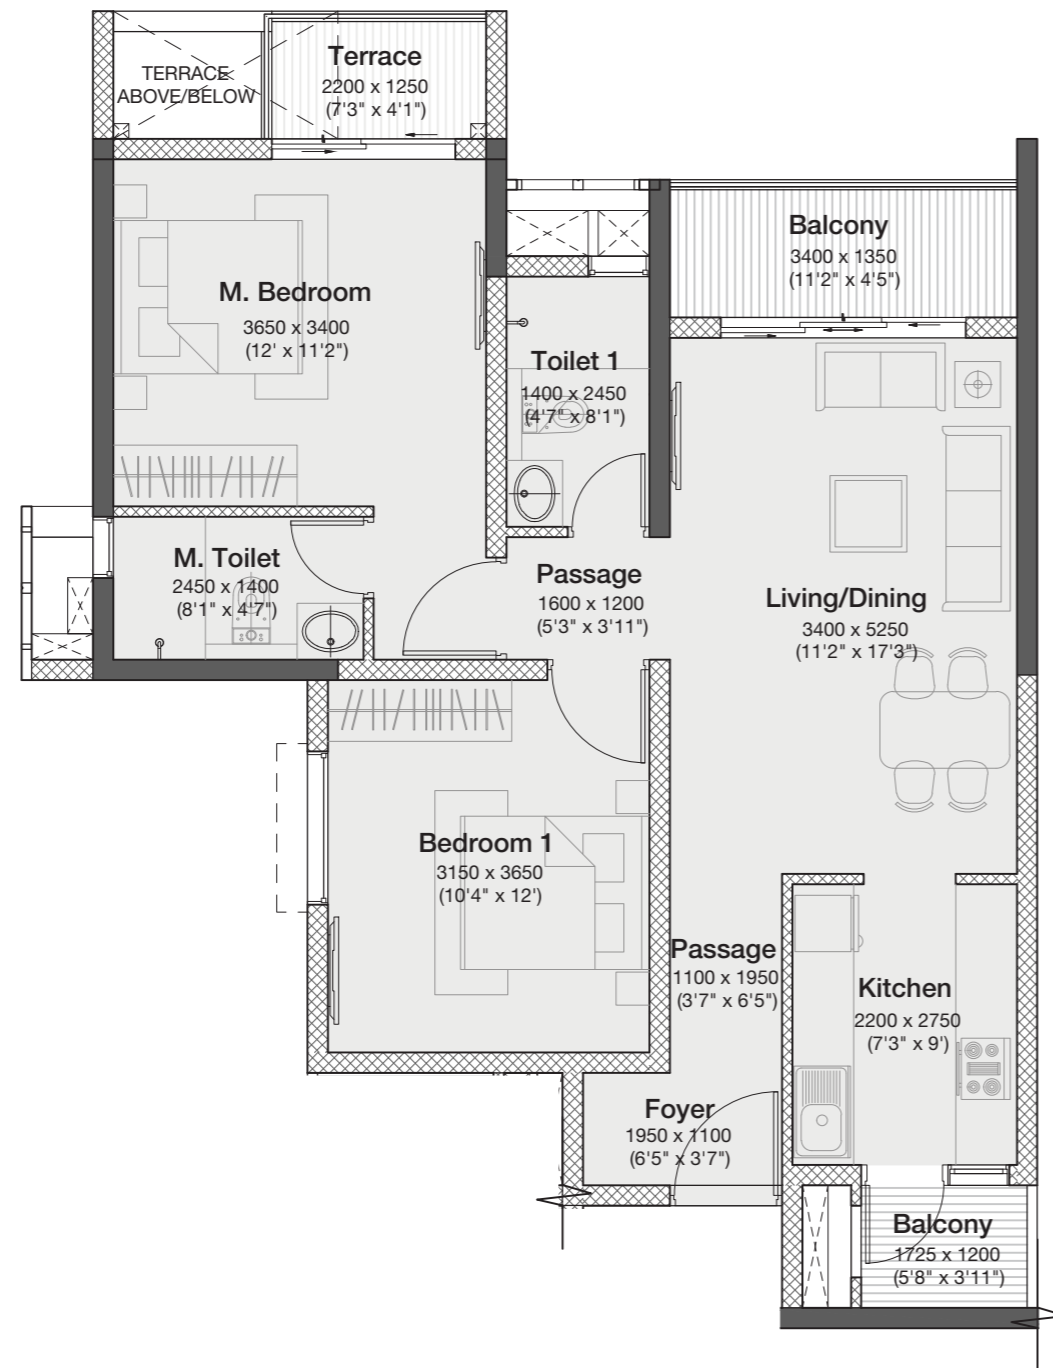

UNIT TYPE: 2 BHK

AREAS AS PER RERA				
Typology	RERA Carpet Area (m ²)	Exclusive Area (m ²)	Total Area (m ²)	Total Area (sq.ft.)
2 BHK	53.61	11.29	64.90	698.58

NOTES: Not to scale | All dimensions are in mm. | 1 sq. m. = 10.764 sq. ft. | 1 m. = 3.281 ft.

The furniture, decorative items, etc. shown in the plan are only suggested and the same are not intended or obligated to be provided as per specifications and/or service in the flat/unit and does not form part of the standard specifications.

UNIT TYPE: 2 BHK-L (Odd Floors)

AREAS AS PER RERA				
Typology	RERA Carpet Area (m ²)	Exclusive Area (m ²)	Total Area (m ²)	Total Area (sq.ft.)
2 BHK-L	68.02	8.61	76.63	824.84

NOTES: Not to scale | All dimensions are in mm. | 1 sq. m. = 10.764 sq. ft. | 1 m. = 3.281 ft.